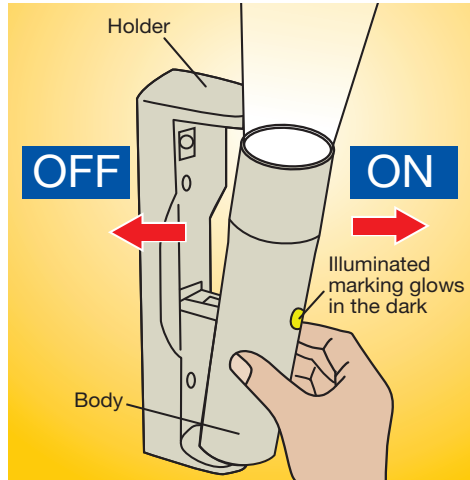

# Introducing Emergency Light

A vital safety tool for:

- Hospitals
- Office Buildings
- Hotels
- Nursing Homes
- Schools
- Government Buildings

**Emergency Light provides up to 18 hours\* of potentially life saving light from its powerful krypton bulb.**

Depending on generators or other back-up systems may not provide enough of the necessary light where it is needed during an emergency or severe weather situation. That's why **Panasonic's Emergency Light is such a valuable safety tool.** The durable, wall mounted flashlight has an illuminated marking so it is easy-to-find and goes on automatically when removed from its holder.

## How it works:

- Goes on automatically when removed from the holder – always ready
- Illuminated marking makes the Emergency Light easy to find
- Battery is disengaged during storage to avoid current consumption